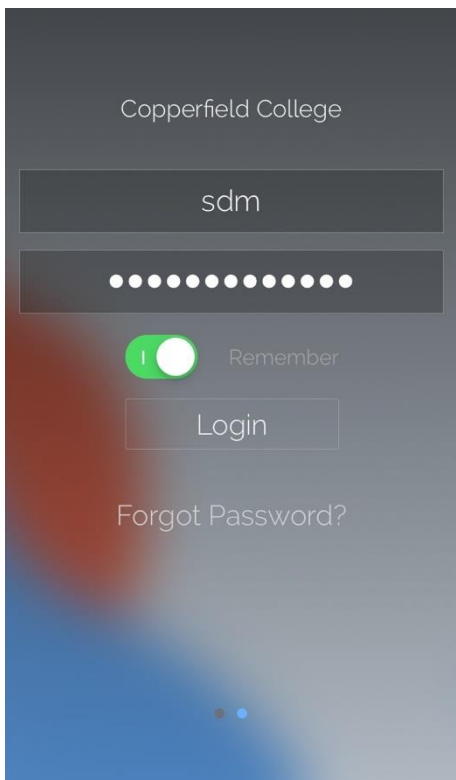

4. Atu cu hi page ah phakter na si cang lai i, nangmah nih na hmanmi hmanthu min (username) le bialheng (password) hal a si.

Luh dingah, **aa phundangmi nan innchungkhar hmanthu min (username) le bialheng (password)** na herh lai.

*Hi thawngthanhmi hmuh khawh ning kong ah tuah dingmi pawl caah, zaangfahnak in **Desktop/laptop** lei tuah dingmi pawl kha ichirchanh.

Hi pawl a dikthlir na herh ahcun Campus Zung kha zaangfahnak in chawn (cahmai 1 nak ah fon nambar a um)