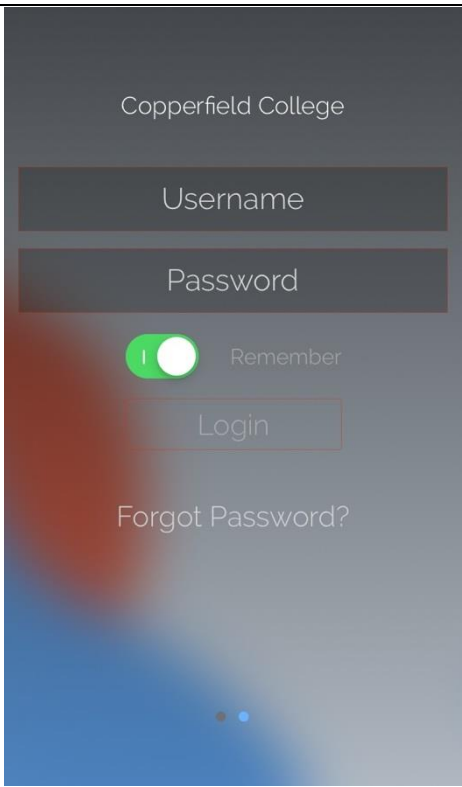

4. Atu cu hi page ah phakter na si cang lai i, nangmah nih na hmanmi hmanthu min (username) le bialheng (password) hal a si.

Luh dingah, **aa phundangmi nan innchungkhar hmanthu min (username) le bialheng (password)** na herh lai.

*Hi thawngthanhmi hmuh khawh ning kong ah tuah dingmi pawl caah, zaangfahnak in **Desktop/laptop** lei tuah dingmi pawl kha ichirchanh.

Hi pawl a dikthlir na herh ahcun Campus Zung kha zaangfahnak in chawn (cahmai 1 nak ah fon nambar a um)